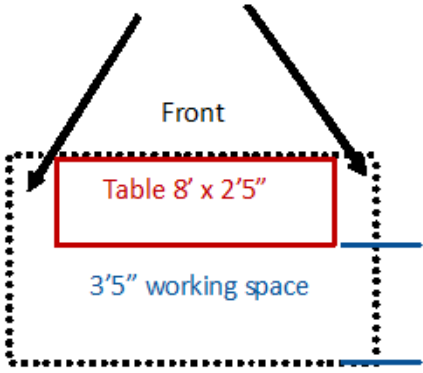

# Booth Size

9" of common space on either side of table

# MULTI-PURPOSE HALL - Christmas Chaos