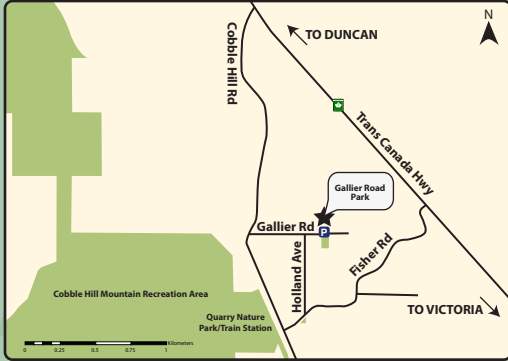

Gallier Rd

Soren Pl

Galliers Road Park

Electoral Area C - Cobble Hill

| | | | |
|--------------|--------------|------------------|-----------------|
| Parking | Picnic Table | Sports Court | Water |
| Kiosk | Bathrooms | CVRD Park | Road |
| Trail Access | Playground | Private Property | Community Trail |