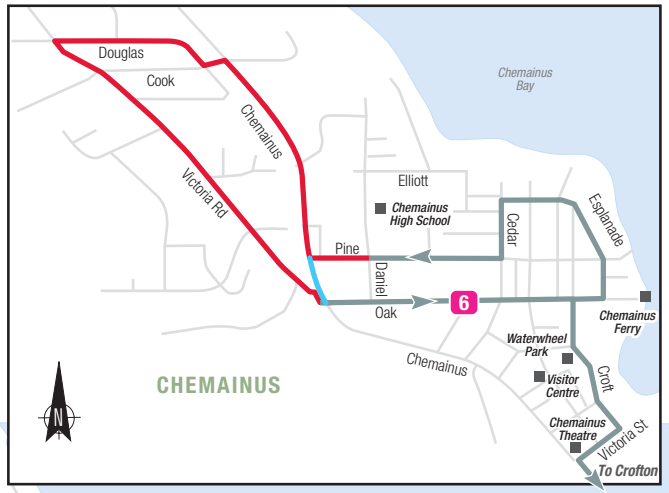

Adverse Weather

During adverse weather such as snow, ice and severe rain, Cowichan Valley Transit will use reduced routing. Check the Adverse Weather maps on **pages 19-22**. For service updates, visit bctransit.com or cvrd.bc.ca and follow CVRD on Facebook or Twitter.

Adverse Weather Routing

Adverse Weather Routing

Cowichan Valley Core

- 2 Mt. Prevost
- 4 Maple Bay
- 5 Eagle Heights
- 6 Crofton-Chemainus
- No service during adverse weather
- Added service during adverse weather
- Multiple buses follow this routing; see individual routes maps for details
- Limited Service

Transit maps show transit routes, exchanges and relevant landmarks to help riders use the transit system. They are not complete street maps.

To Eagle Heights see inset above

From Eagle Heights see map

Crofton-Chemainus