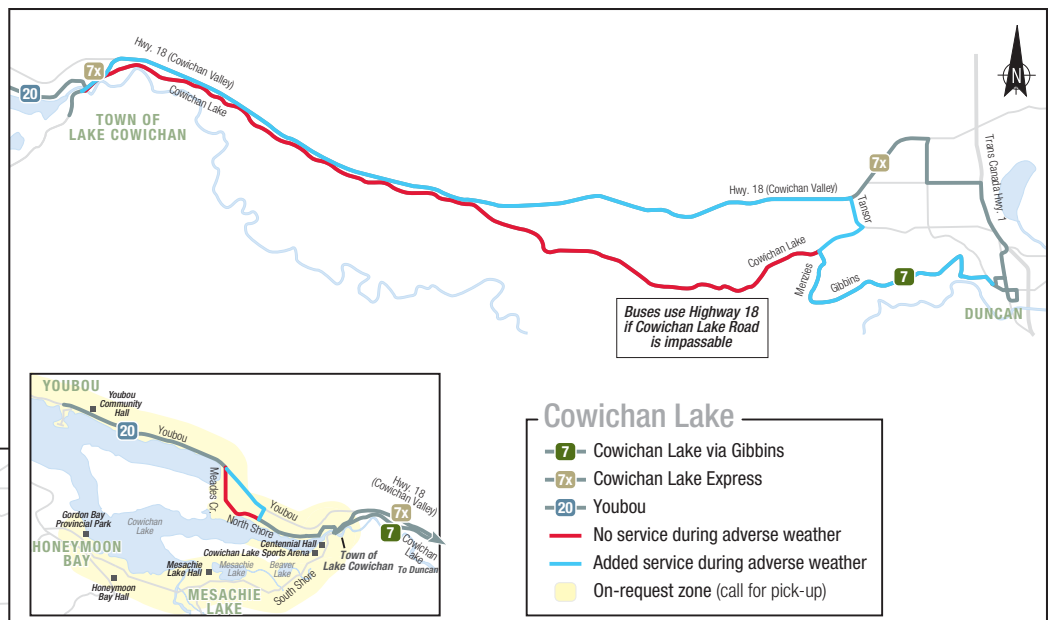

Adverse Weather

During adverse weather such as snow, ice and severe rain, Cowichan Valley Transit will use reduced routing. Check the Adverse Weather maps on **pages 19-22**. For service updates, visit bctransit.com or cvrd.bc.ca and follow CVRD on Facebook or Twitter.

Adverse Weather Routing

Adverse Weather Routing

Cowichan Valley Core

- 2 Mt. Prevost
- 4 Maple Bay
- 5 Eagle Heights
- 6 Crofton-Chemainus
- No service during adverse weather
- Added service during adverse weather
- Multiple buses follow this routing; see individual routes maps for details
- Limited Service

Transit maps show transit routes, exchanges and relevant landmarks to help riders use the transit system. They are not complete street maps.

To Eagle Heights see inset above

From Eagle Heights see map

Crofton-Chemainus