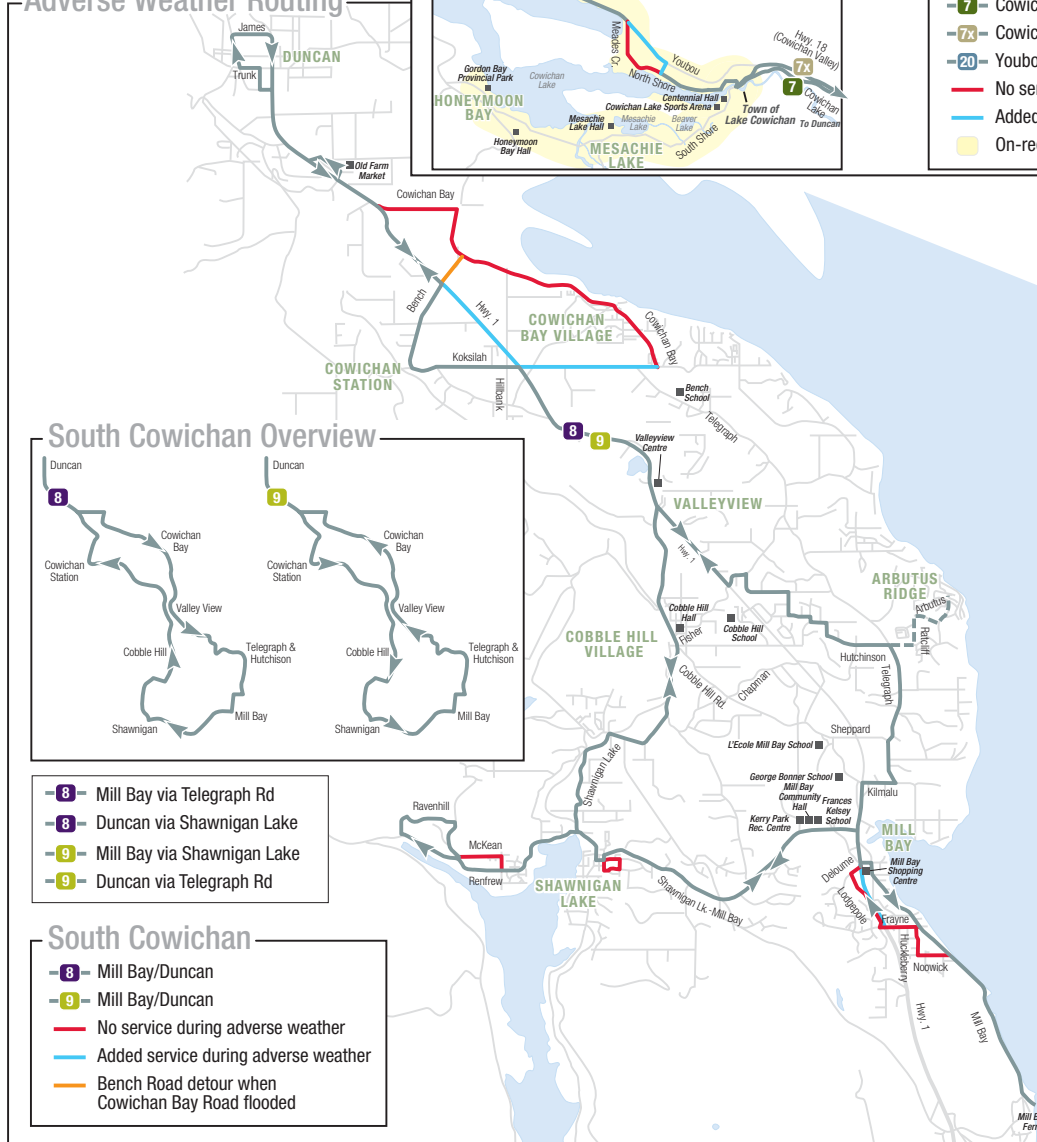

Adverse Weather

During adverse weather such as snow, ice and severe rain, Cowichan Valley Transit will use reduced routing. Check the Adverse Weather maps on **pages 19-22**. For service updates, visit bctransit.com or cvrd.bc.ca and follow CVRD on Facebook or Twitter.

Adverse Weather Routing

Adverse Weather Routing

Cowichan Valley Core

- 2 Mt. Prevost
- 4 Maple Bay
- 5 Eagle Heights
- 6 Crofton-Chemainus
- No service during adverse weather
- Added service during adverse weather
- Multiple buses follow this routing; see individual routes maps for details
- Limited Service

Transit maps show transit routes, exchanges and relevant landmarks to help riders use the transit system. They are not complete street maps.

To Eagle Heights see inset above

From Eagle Heights see map

Crofton-Chemainus