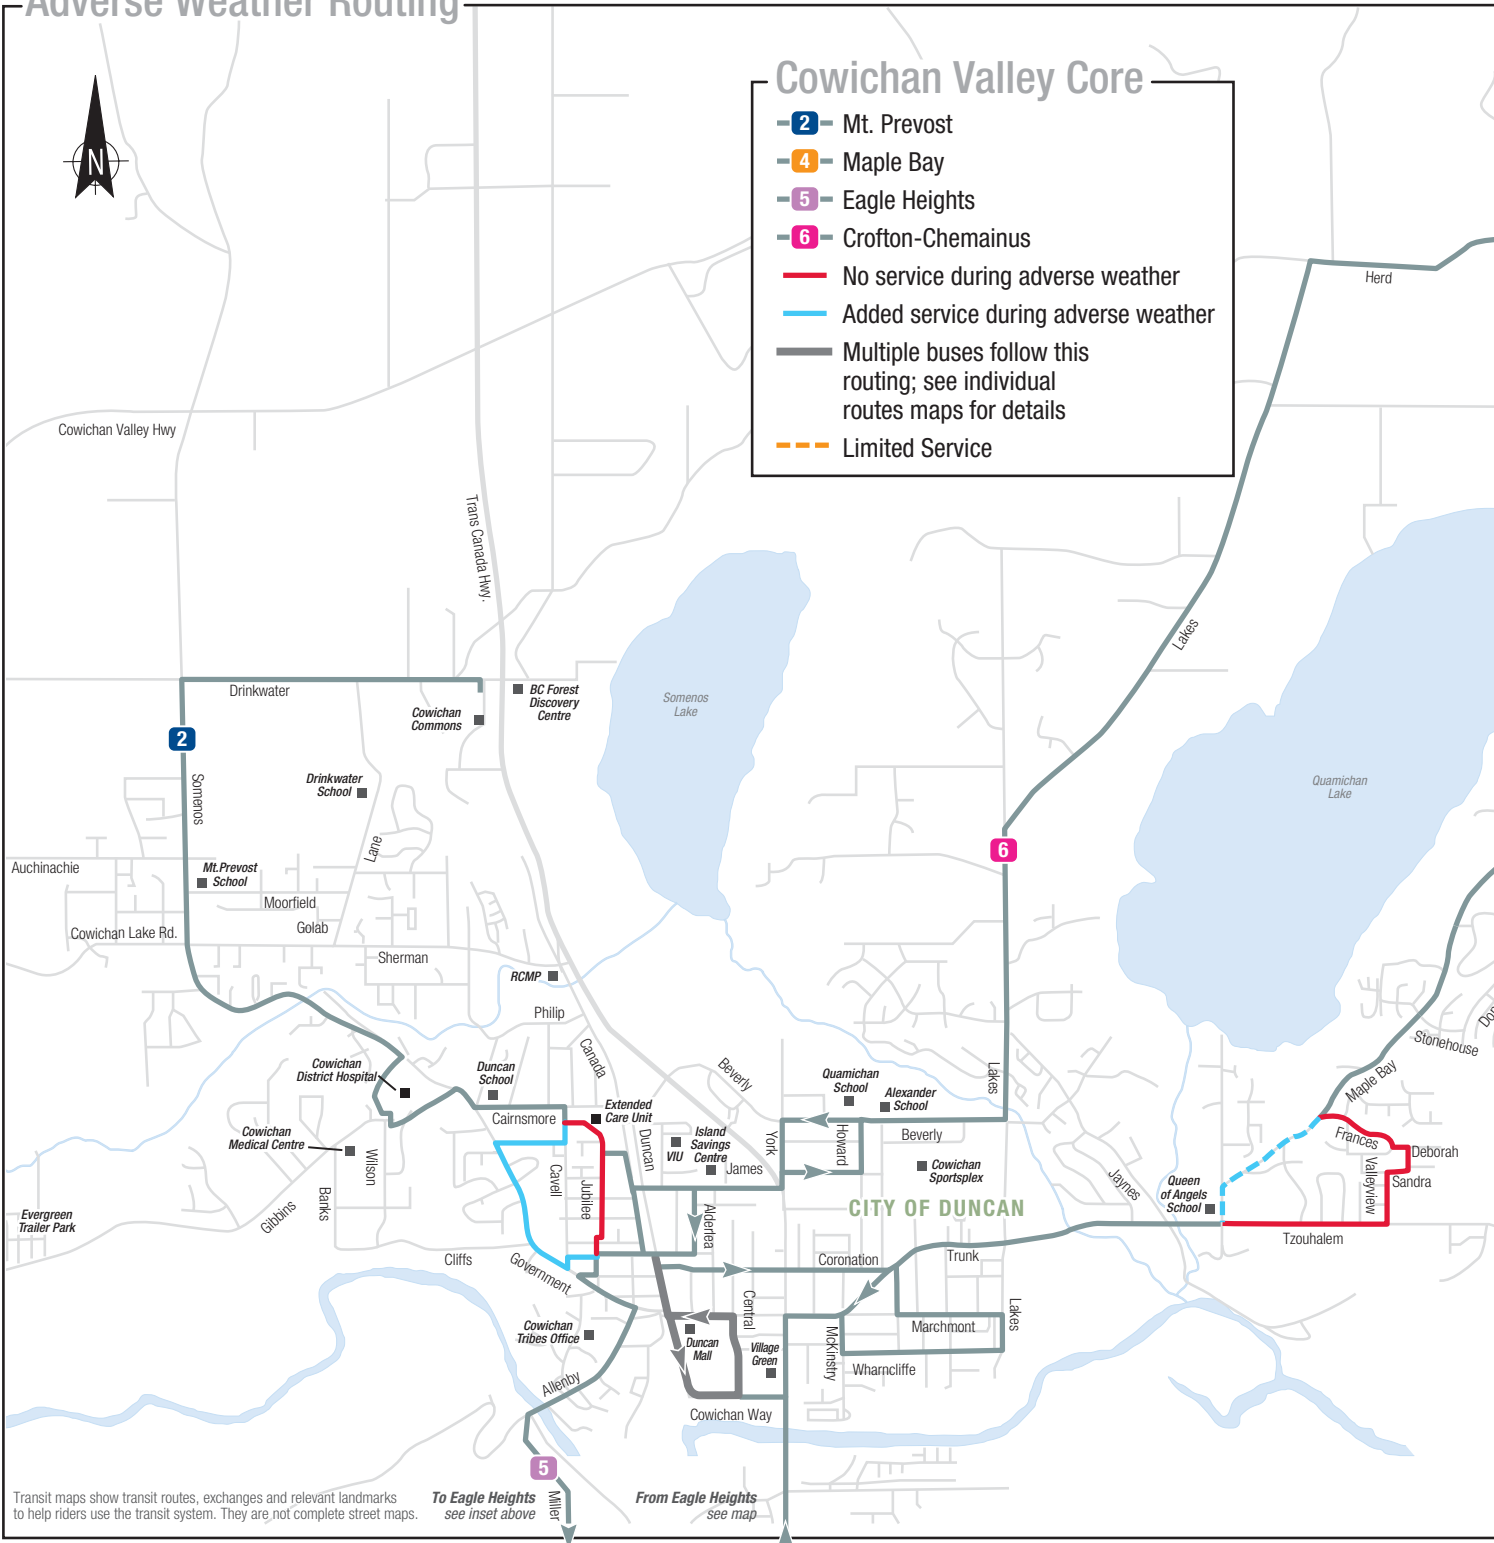

Adverse Weather Routing

Cowichan Valley Core

- 2 Mt. Prevost
- 4 Maple Bay
- 5 Eagle Heights
- 6 Crofton-Chemainus
- No service during adverse weather
- Added service during adverse weather
- Multiple buses follow this routing; see individual routes maps for details
- Limited Service

To Eagle Heights see inset above

From Eagle Heights see map