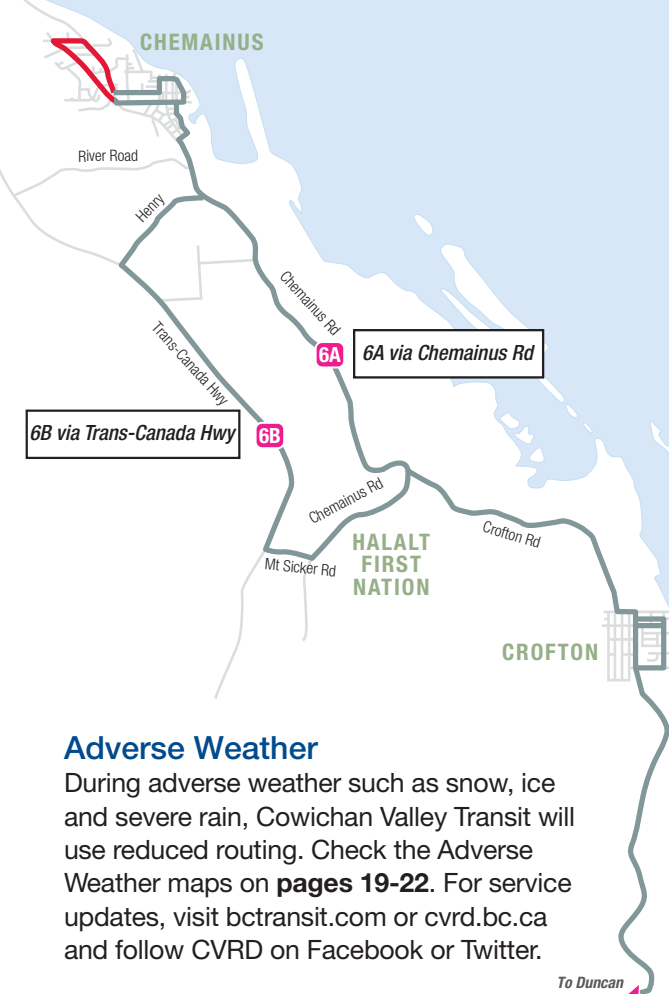

Adverse Weather

During adverse weather such as snow, ice and severe rain, Cowichan Valley Transit will use reduced routing. Check the Adverse Weather maps on **pages 19-22**. For service updates, visit bctransit.com or cvrd.bc.ca and follow CVRD on Facebook or Twitter.

Adverse Weather Routing

Adverse Weather Routing

Cowichan Valley Core

- 2 Mt. Prevost
- 4 Maple Bay
- 5 Eagle Heights
- 6 Crofton-Chemainus
- No service during adverse weather
- Added service during adverse weather
- Multiple buses follow this routing; see individual routes maps for details
- Limited Service

Transit maps show transit routes, exchanges and relevant landmarks to help riders use the transit system. They are not complete street maps.

To Eagle Heights see inset above

From Eagle Heights see map

Crofton-Chemainus