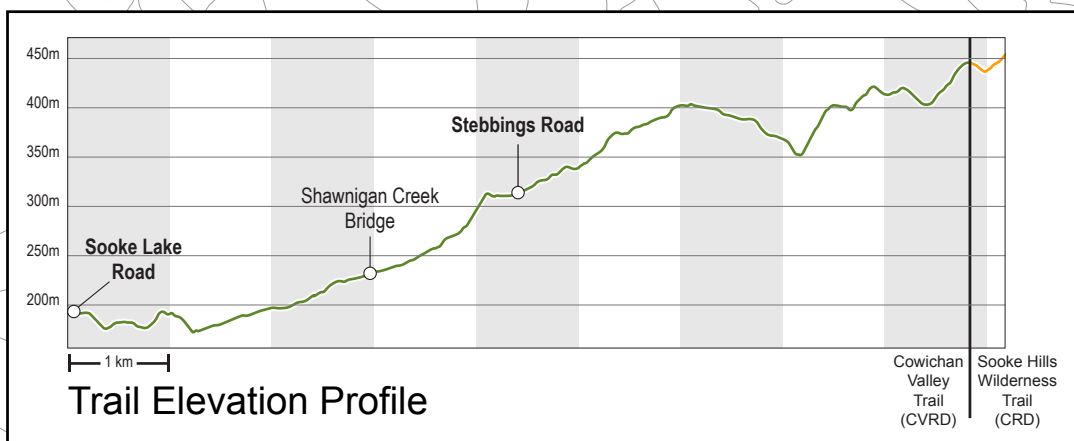

Cowichan Valley Trail Malahat Connector

*This trail contains steep hills and variable terrain.
Hike and ride within your limits.*

LEGEND

- Cowichan Valley Trail
- Sooke Hills Wilderness Trail (CRD)
- Parking
- Portable Toilet
- Information
- Bridge

TO VICTORIA

Hiking Only Route