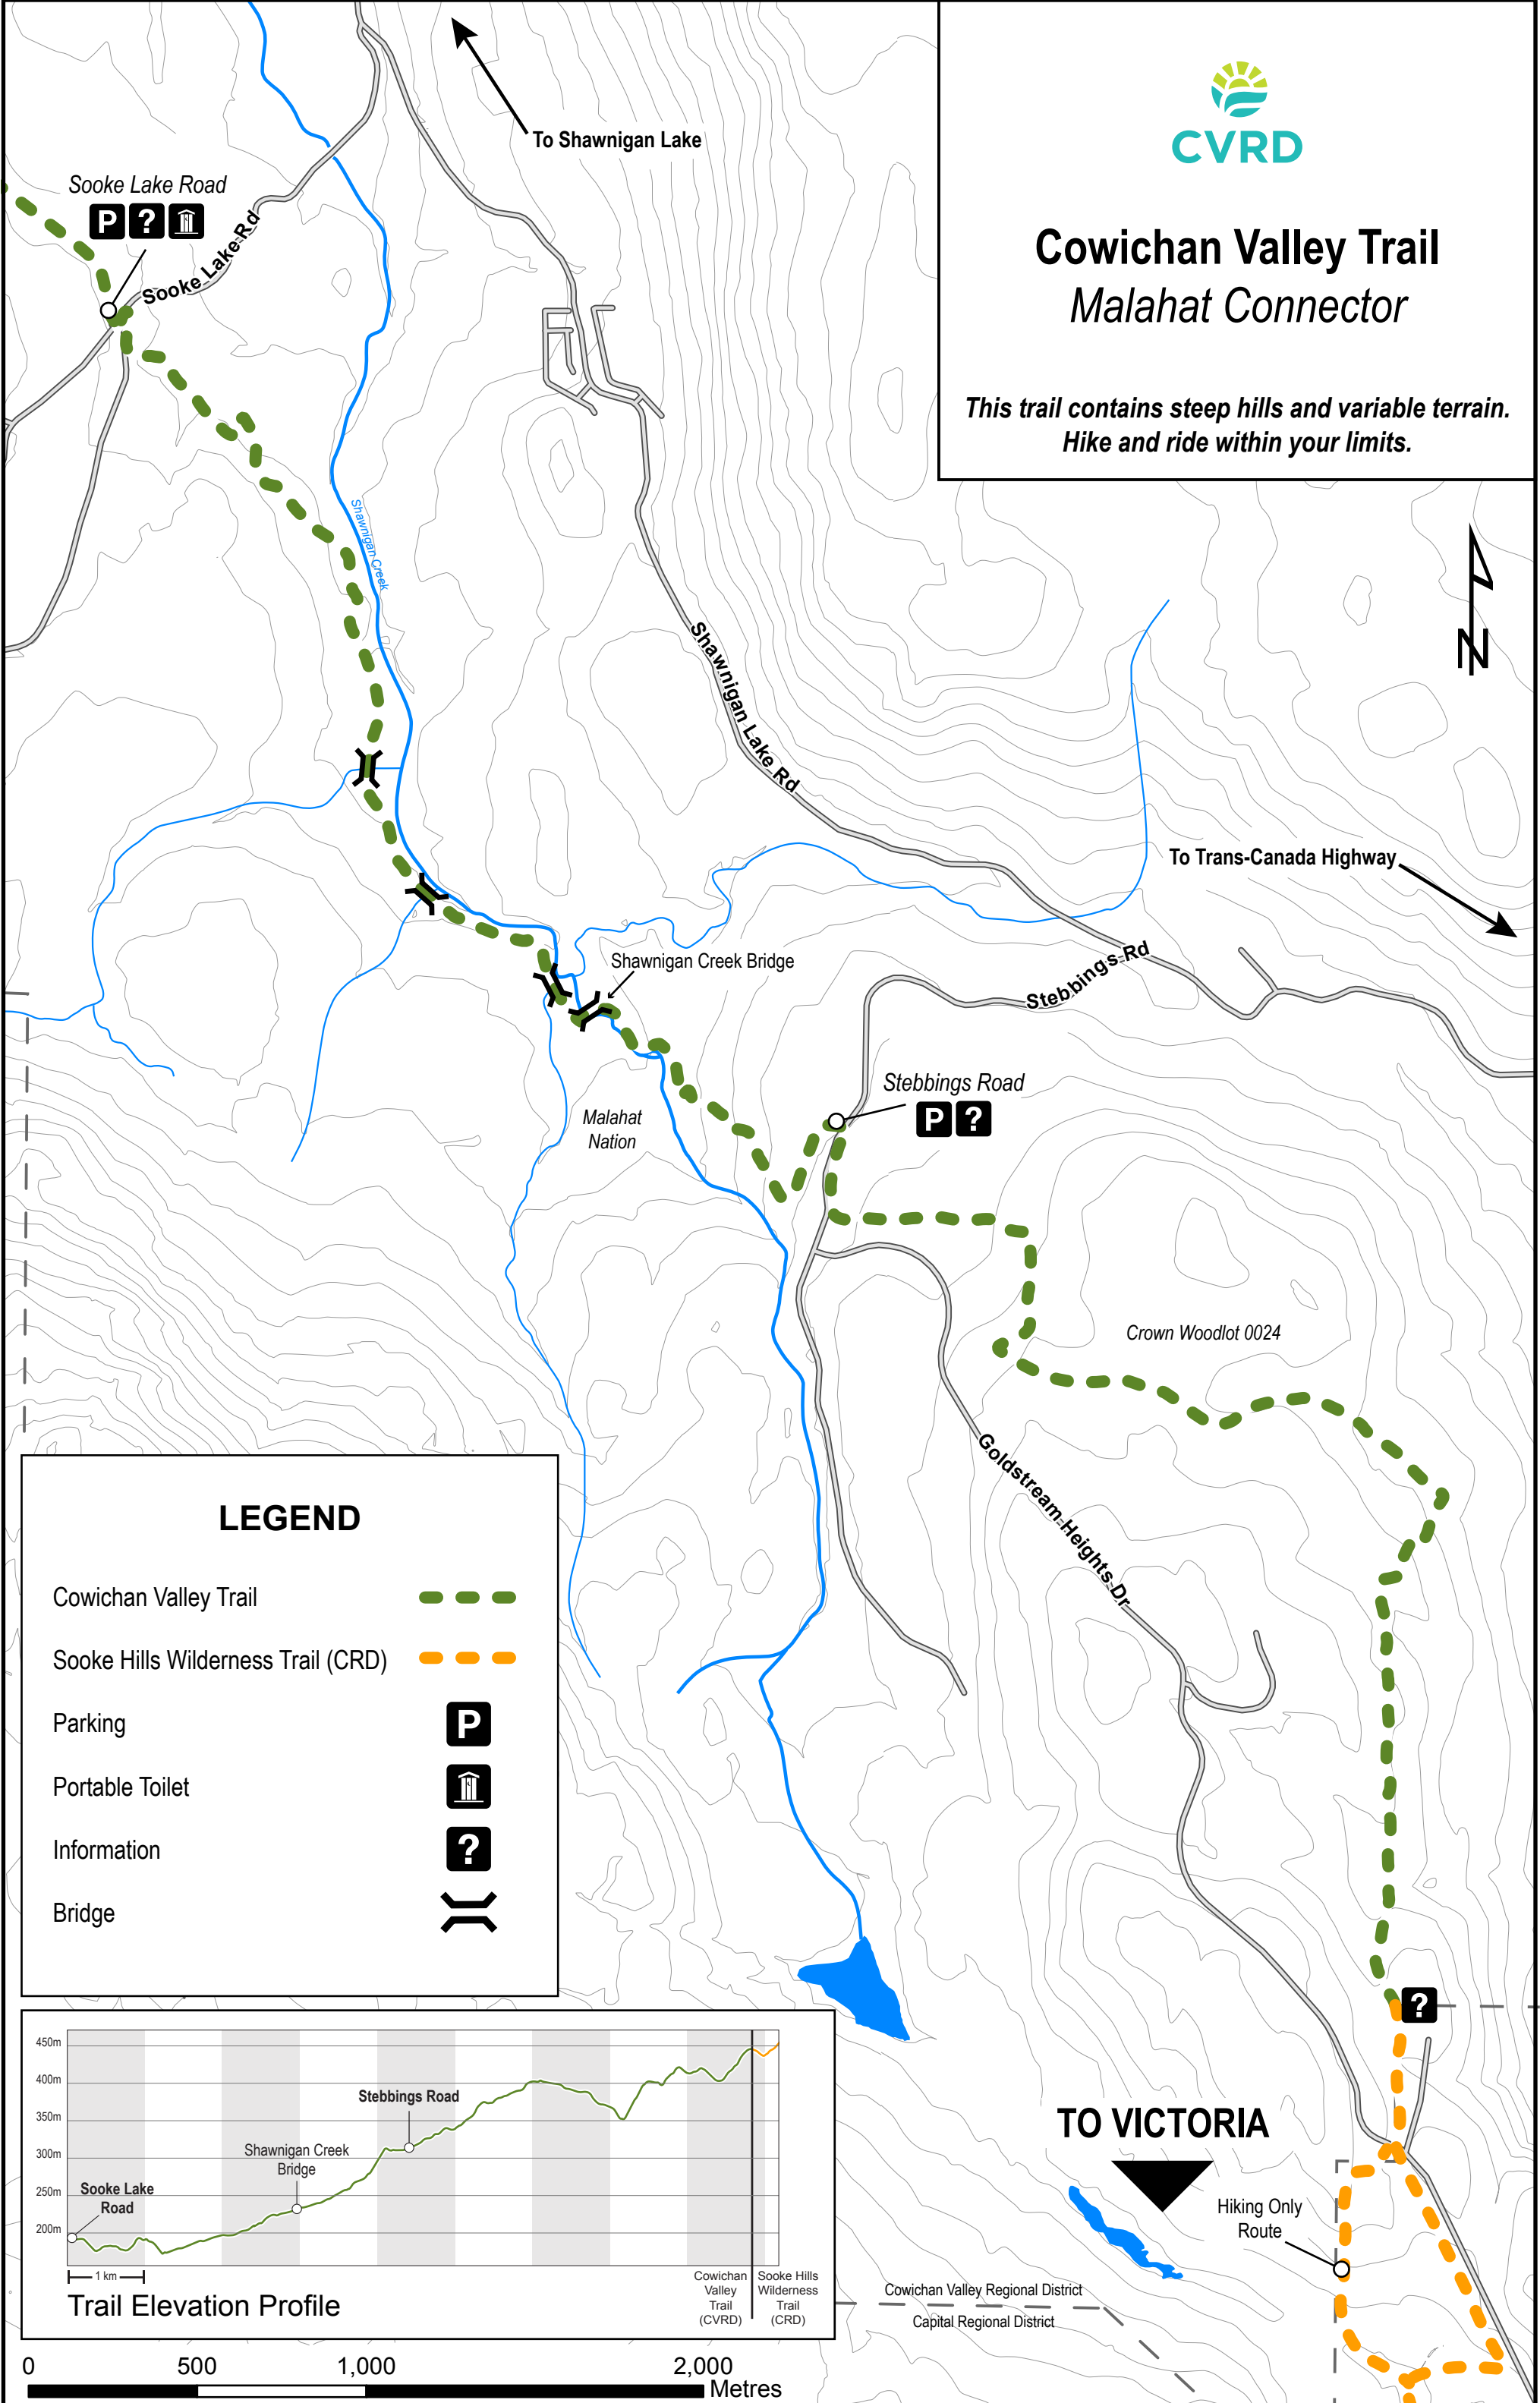

Cowichan Valley Trail Malahat Connector

*This trail contains steep hills and variable terrain.
Hike and ride within your limits.*

LEGEND

- Cowichan Valley Trail
- Sooke Hills Wilderness Trail (CRD)
- Parking
- Portable Toilet
- Information
- Bridge

TO VICTORIA

Hiking Only Route