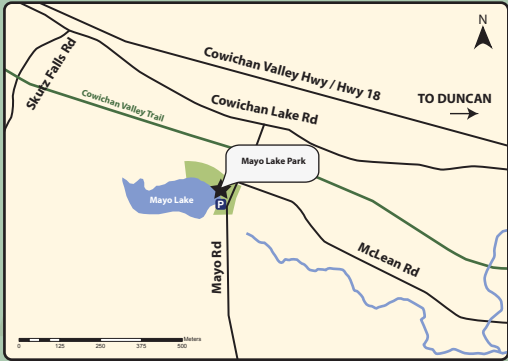

Mayo Lake Park

Electoral Area F - Cowichan Lake South/Skutz Falls

	Information		Parking		Water		Road
	Trail Access		Bathrooms		CVRD Park		Community Trail
	Picnic Table		Beach Access		Private Property		