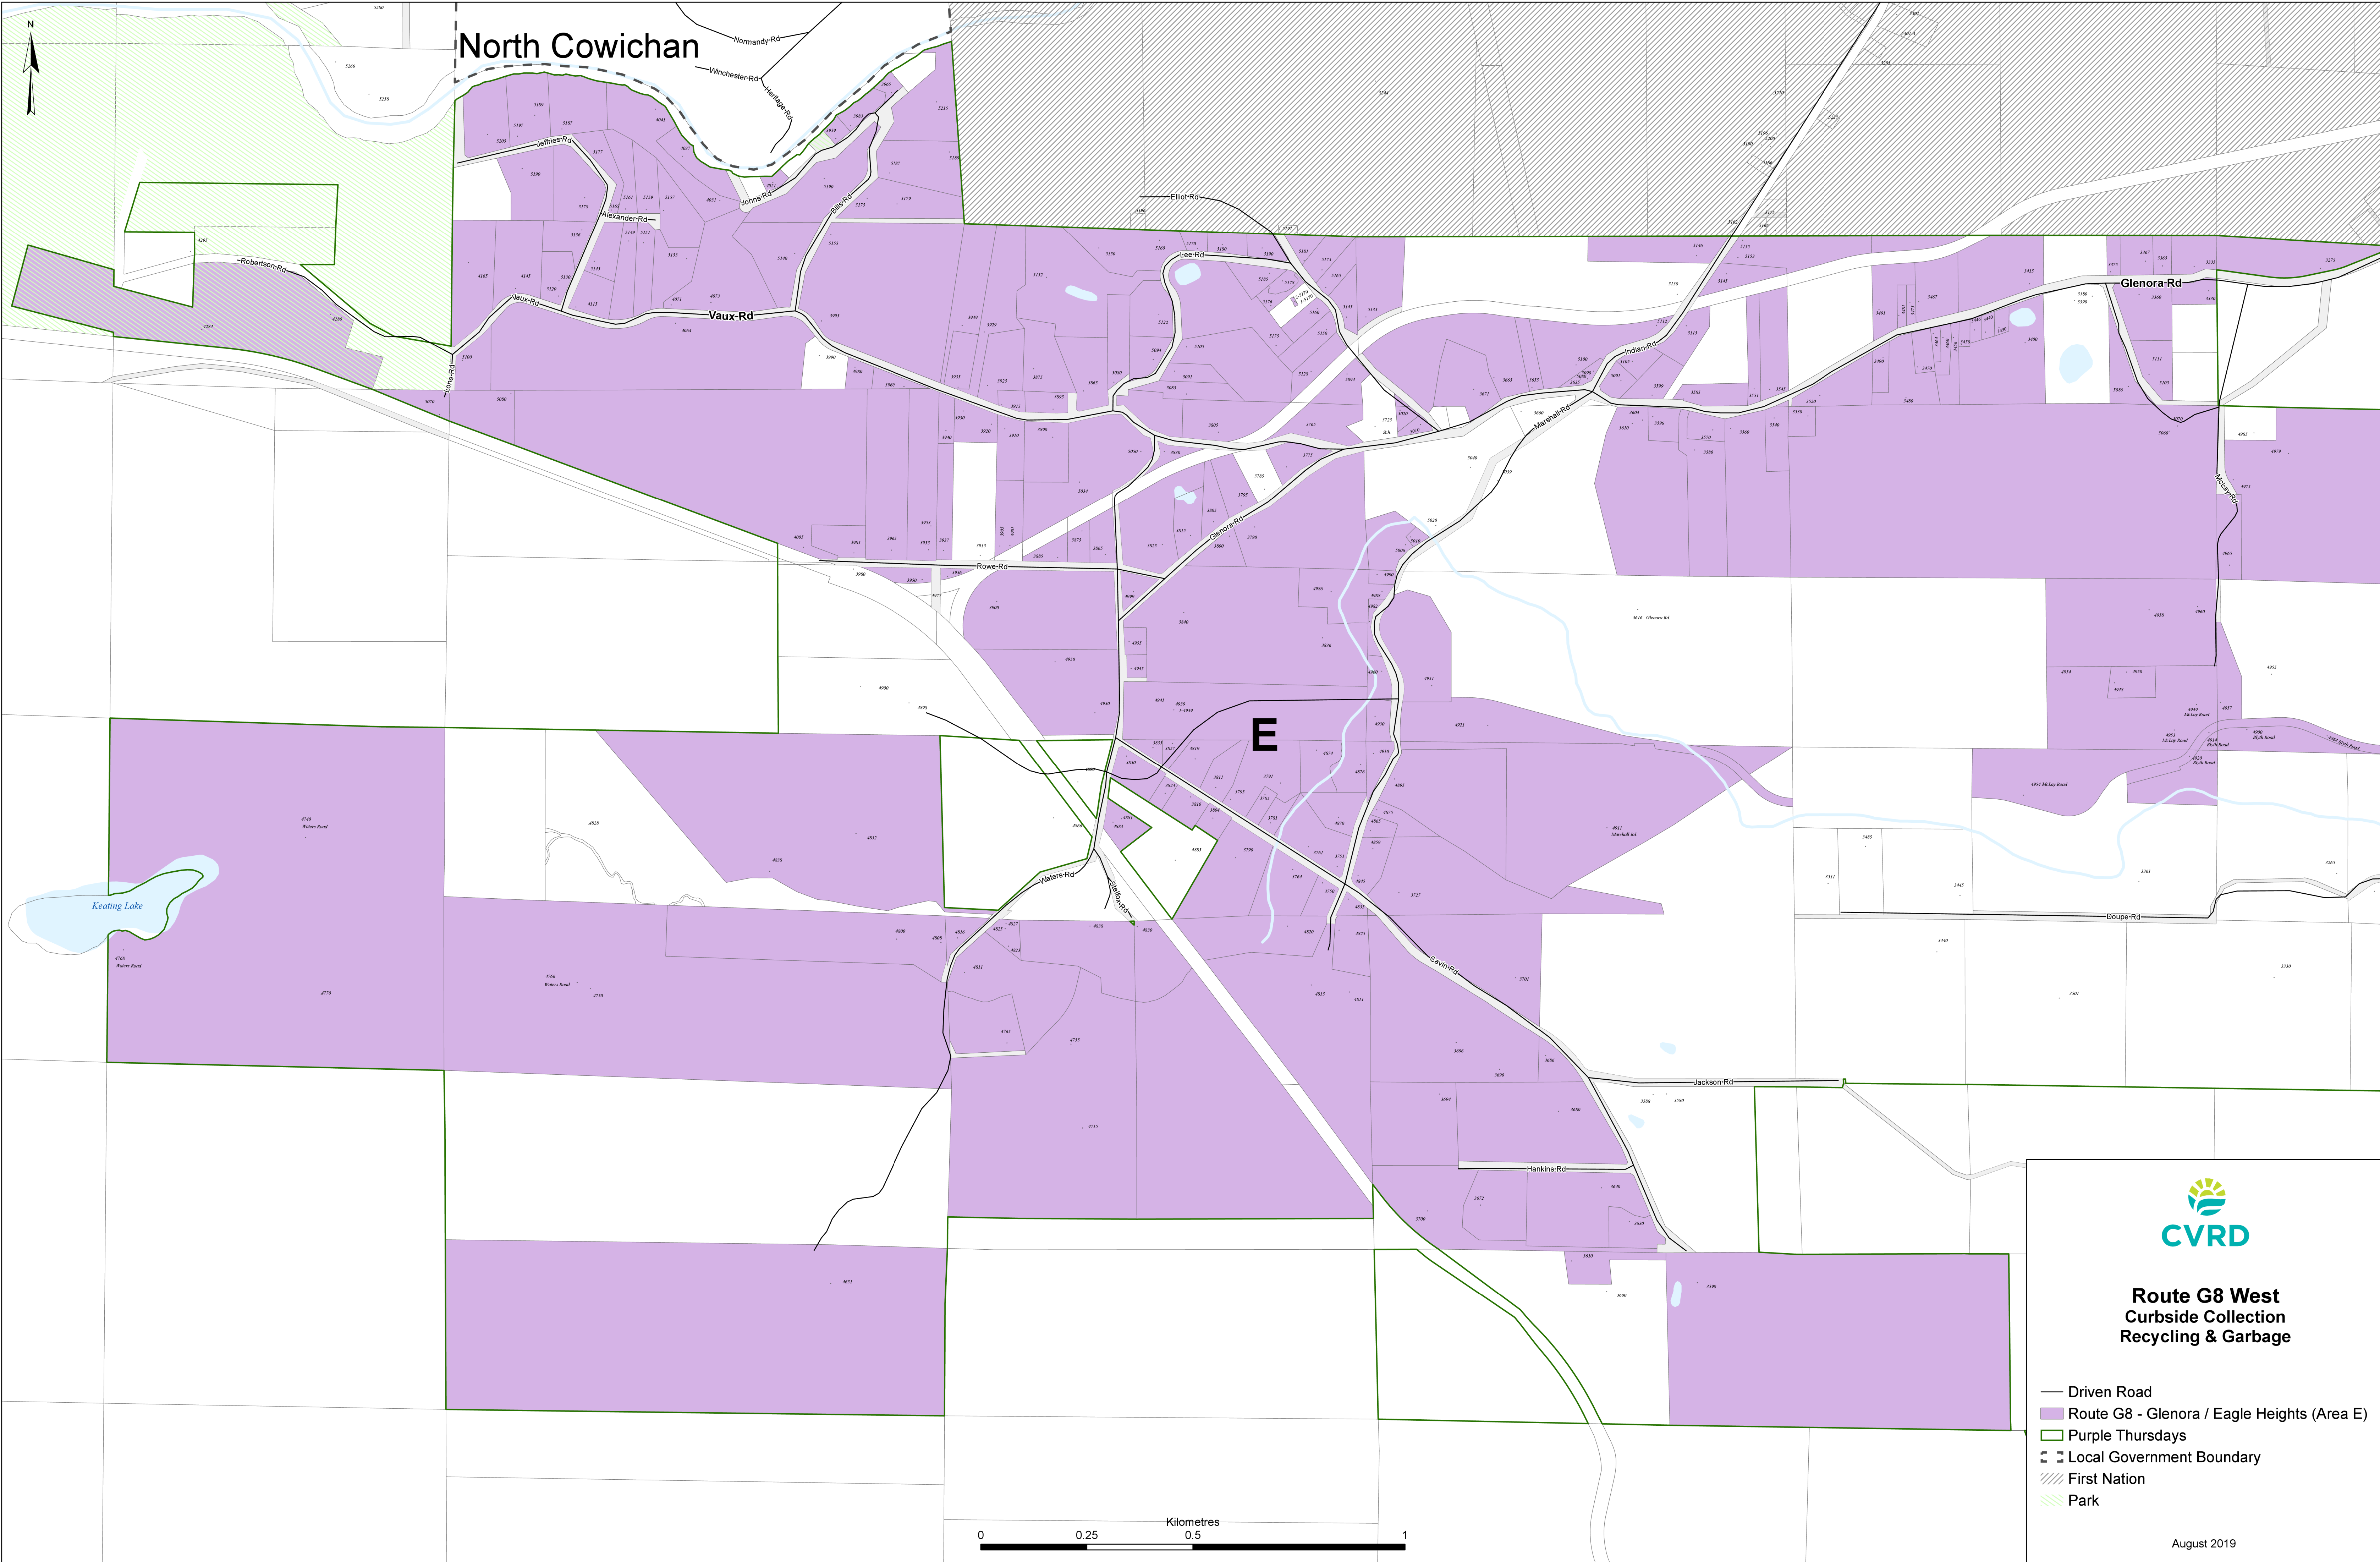

North Cowichan

Route G8 West Curbside Collection Recycling & Garbage

- Driven Road
- Route G8 - Glenora / Eagle Heights (Area E)
- Purple Thursdays
- - - Local Government Boundary
- /// First Nation
- /// Park

0 0.25 0.5 1
Kilometres

August 2019