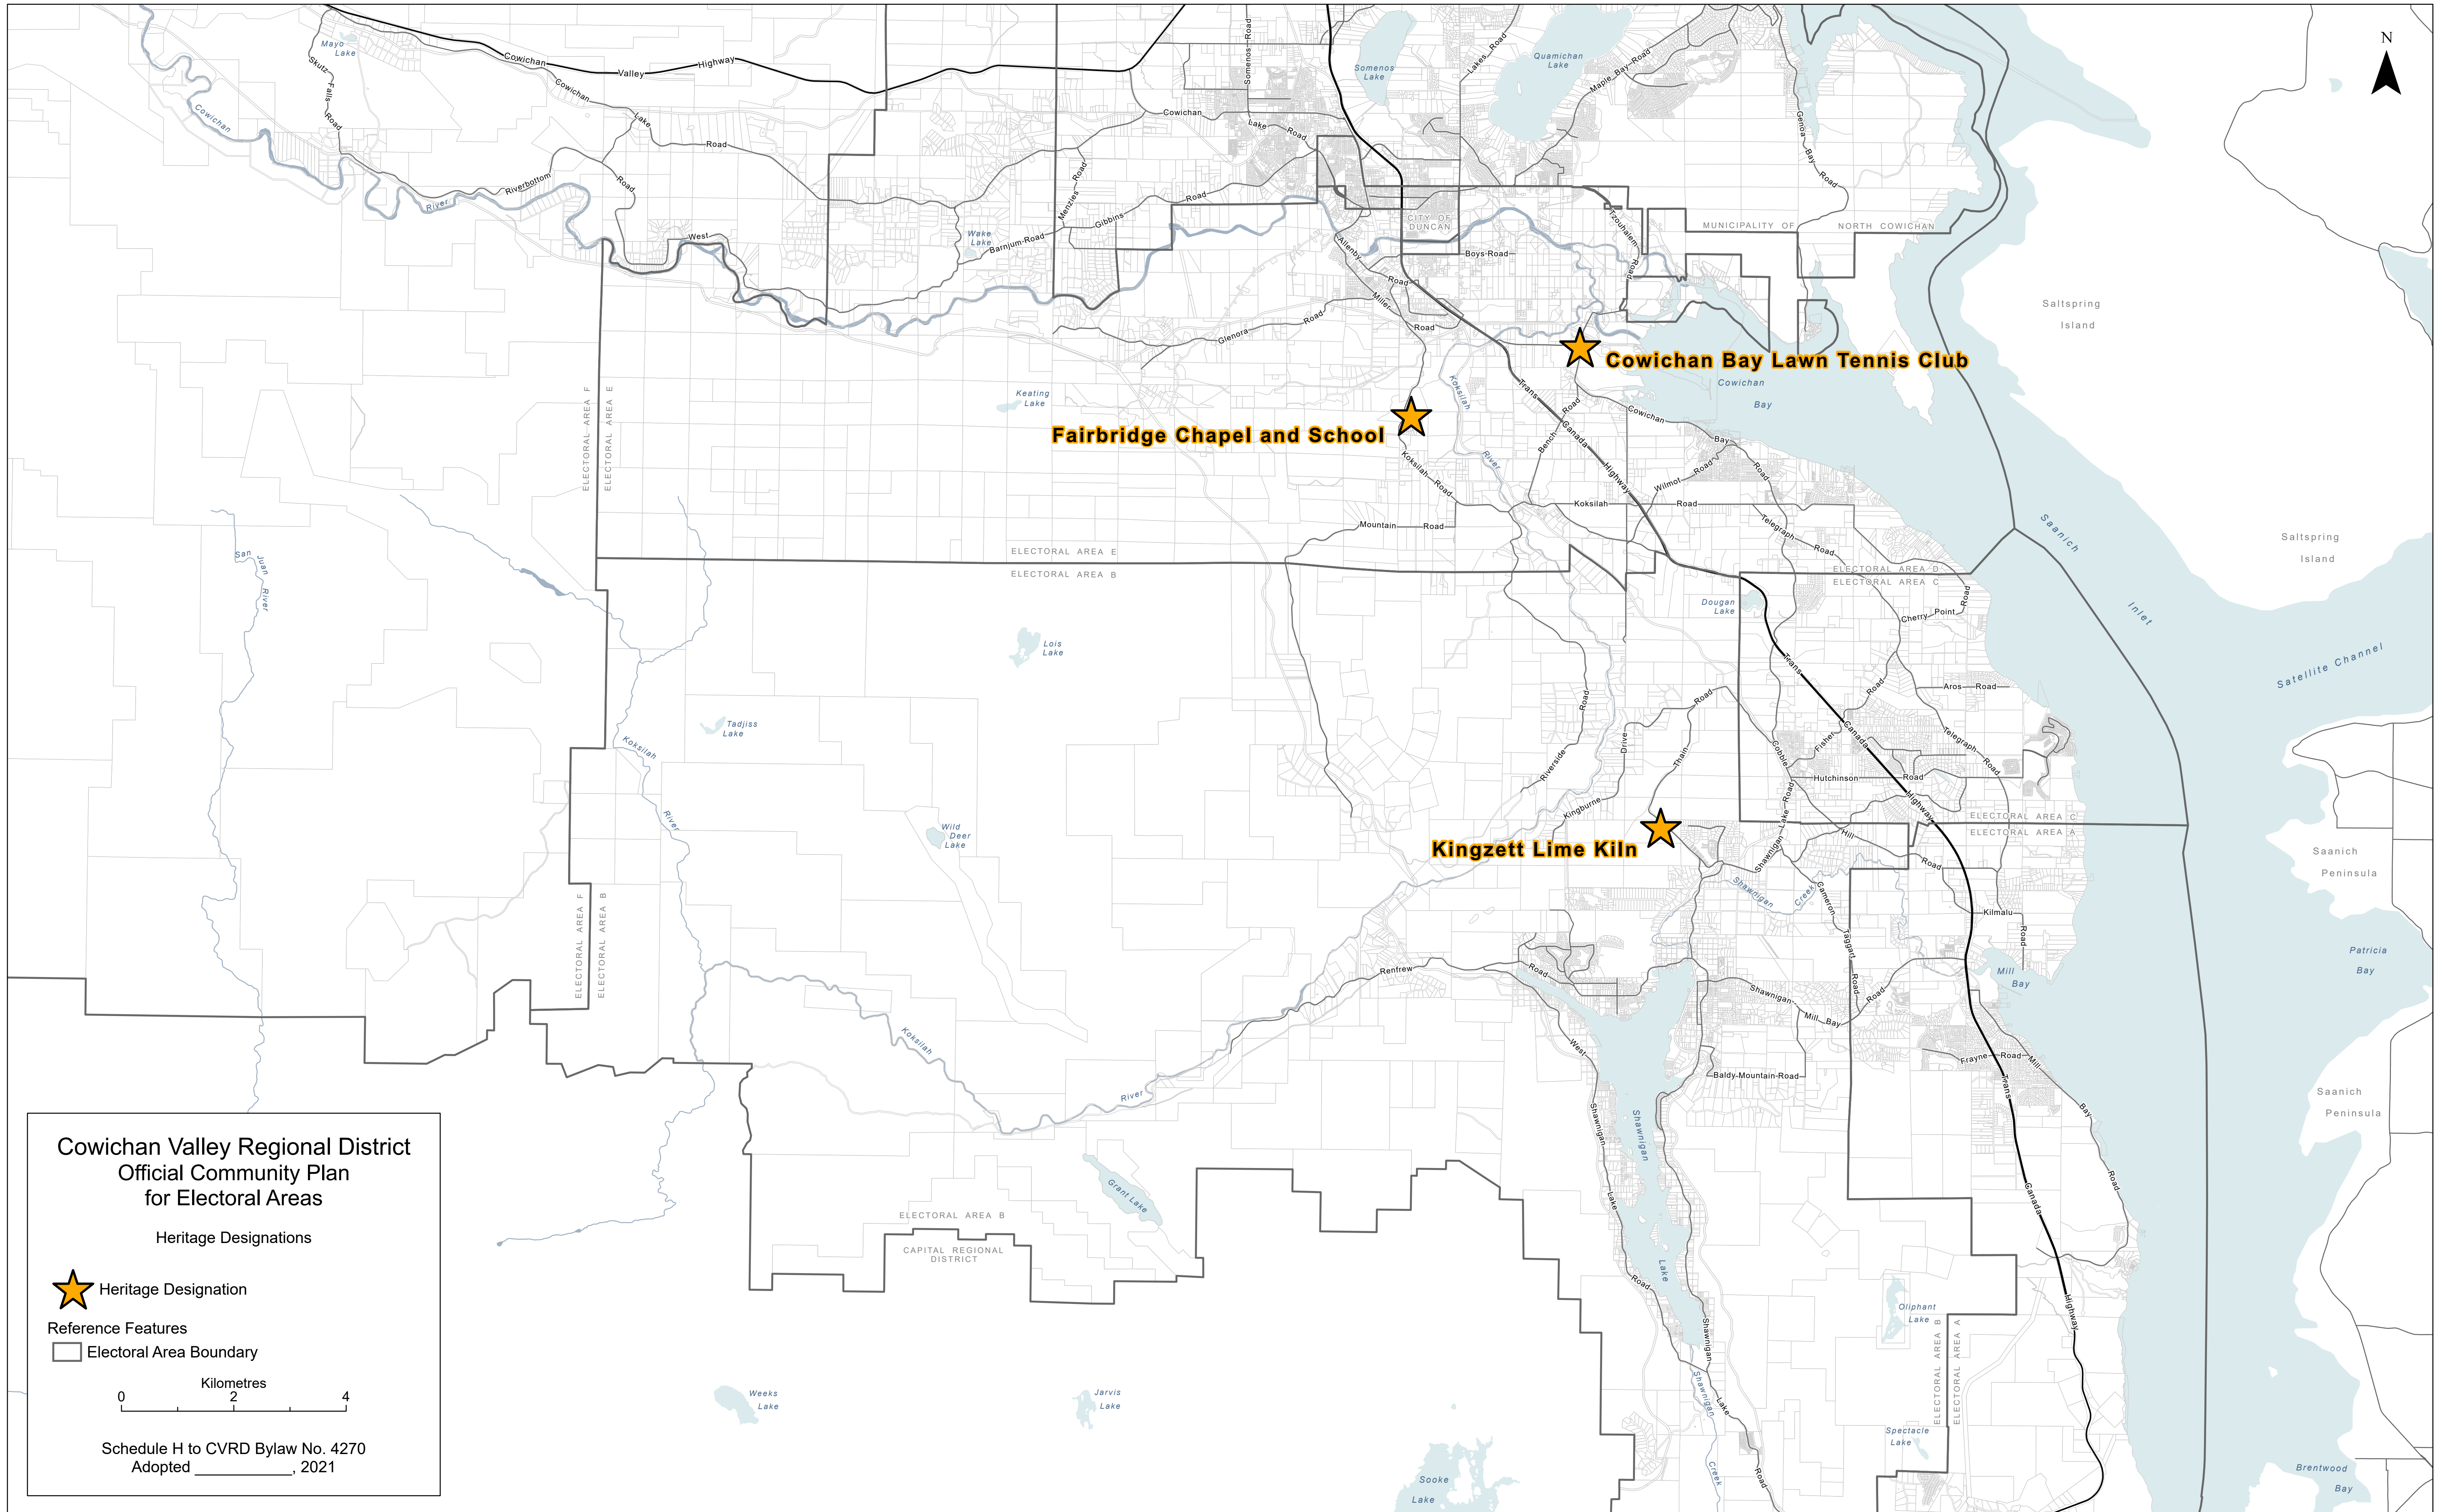

SCHEDULE H – HERITAGE DESIGNATION MAPS

Table of Contents

Introduction 3
H1 Heritage Designations – Regional (excluding the Gulf Islands)..... 4

Introduction

Schedule H contains regional and local area plan maps identifying Heritage Designations in the Cowichan Valley Regional District. The map naming conventions indicate the Schedule letter, plan number, map number and sub-designation as follows.

| Map Identification Key | | | | |
|--|----------|--|------------|---------------------|
| Map name and number | Schedule | Local area plan / DPA number (if applicable) | Map number | Map sub-designation |
| H1 Heritage Designations – Regional (excluding the Gulf Islands) | H | | 1 | |

**Cowichan Valley Regional District
Official Community Plan
for Electoral Areas**

Heritage Designations

★ Heritage Designation

Reference Features

□ Electoral Area Boundary

0 2 4
Kilometres

Schedule H to CVRD Bylaw No. 4270
Adopted _____, 2021